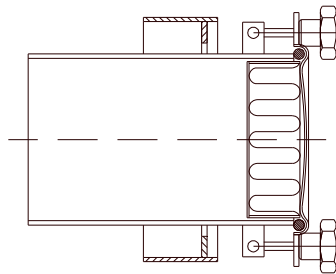

CLEANING DOOR - ROUND

The cleaning doors are required with or without a drain nozzle.

Dimensions: $\varnothing = 150$ mm or $\varnothing = 200$ mm

With a drain nozzle

Without a drain nozzle

Top view

Lid