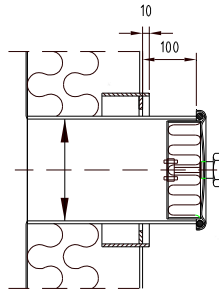

CLEANING DOOR - ROUND

The cleaning doors are required with or without a drain nozzle.

Dimensions: $\varnothing = 150$ mm or $\varnothing = 200$ mm

With a drain nozzle

Without a drain nozzle

Top view

Lid