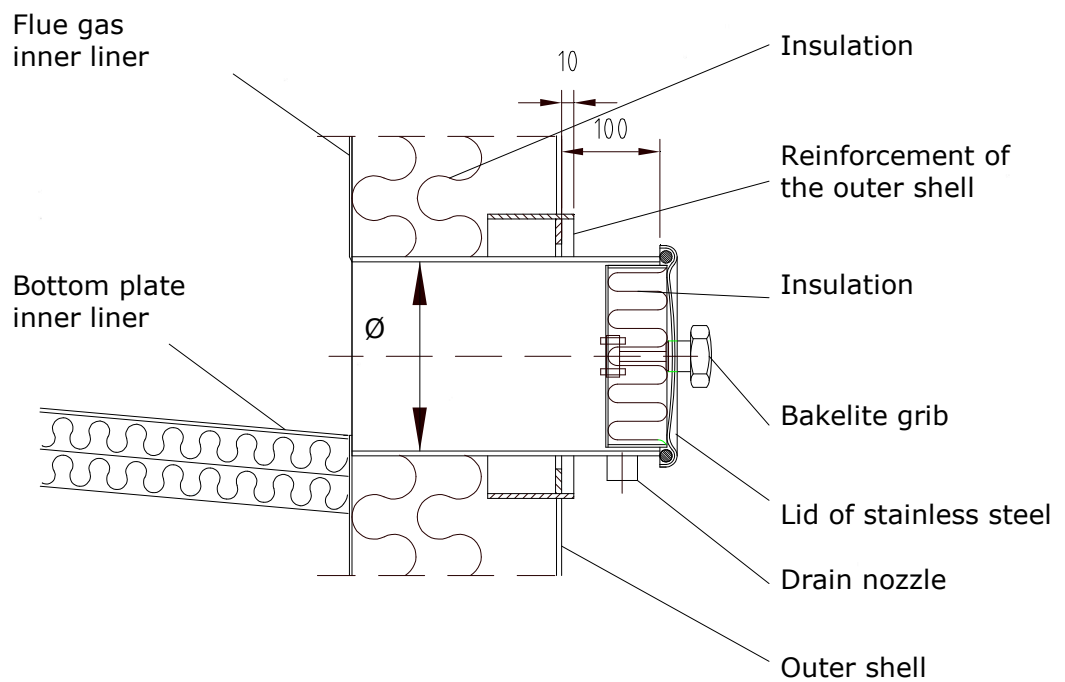

CLEANING DOOR - ROUND

The cleaning doors are required with or without a drain nozzle.

Dimensions: $\varnothing = 150$ mm or $\varnothing = 200$ mm

With a drain nozzle

Without a drain nozzle

Top view

Lid