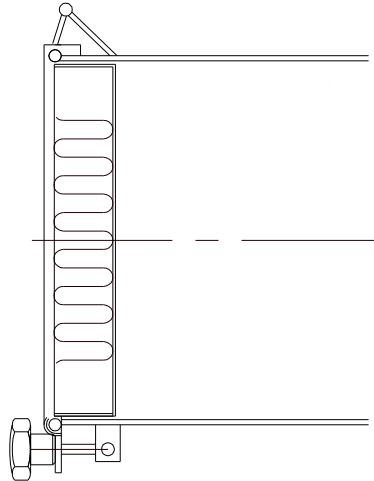

# CLEANING DOOR - SQUARE

The cleaning doors are with or without a drain nozzle.

Dimensions: B x H = 200 x 300 mm or B x H = 300 x 400 mm

## With a drain nozzle

Without a drain nozzle

Top view

Rev. 01-08-2012