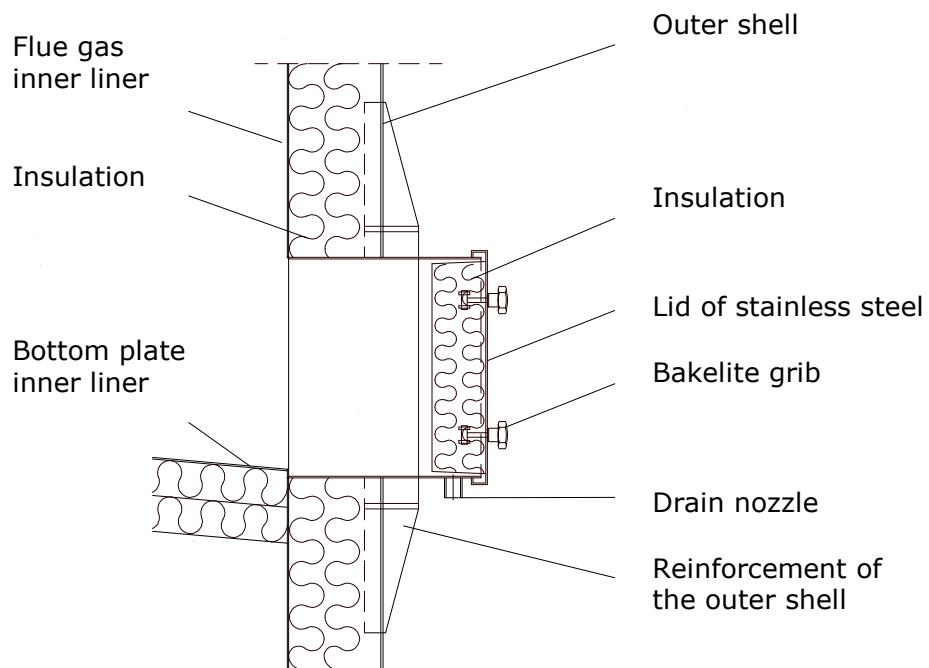

# CLEANING DOOR - SQUARE

The cleaning doors are with or without a drain nozzle.

Dimensions: B x H = 200 x 300 mm or B x H = 300 x 400 mm

## With a drain nozzle

Without a drain nozzle

Top view

Rev. 01-08-2012