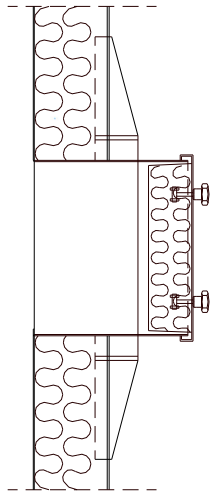

# CLEANING DOOR - SQUARE

The cleaning doors are with or without a drain nozzle.

Dimensions: B x H = 200 x 300 mm or B x H = 300 x 400 mm

## With a drain nozzle

Without a drain nozzle

Top view

Rev. 01-08-2012